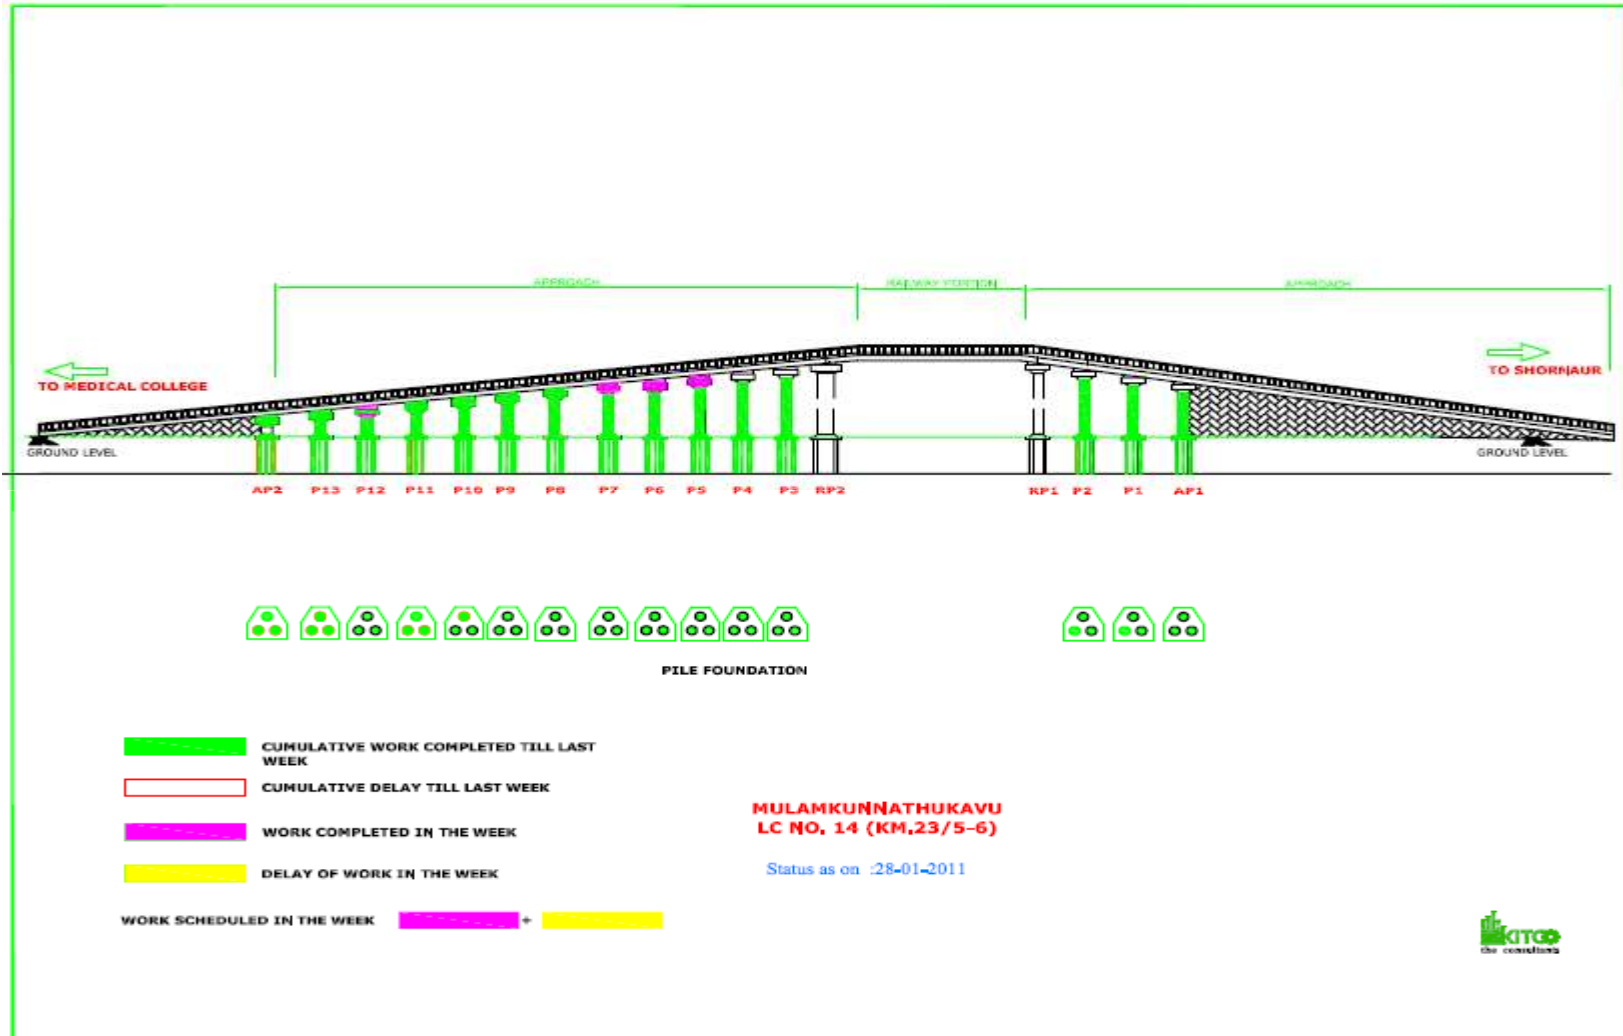

Progress Graph

Site Engineer : Santhosh (9447384217)
KITCO

Manager in charge :Radhakrishnan V (9447178783)
RBDCK