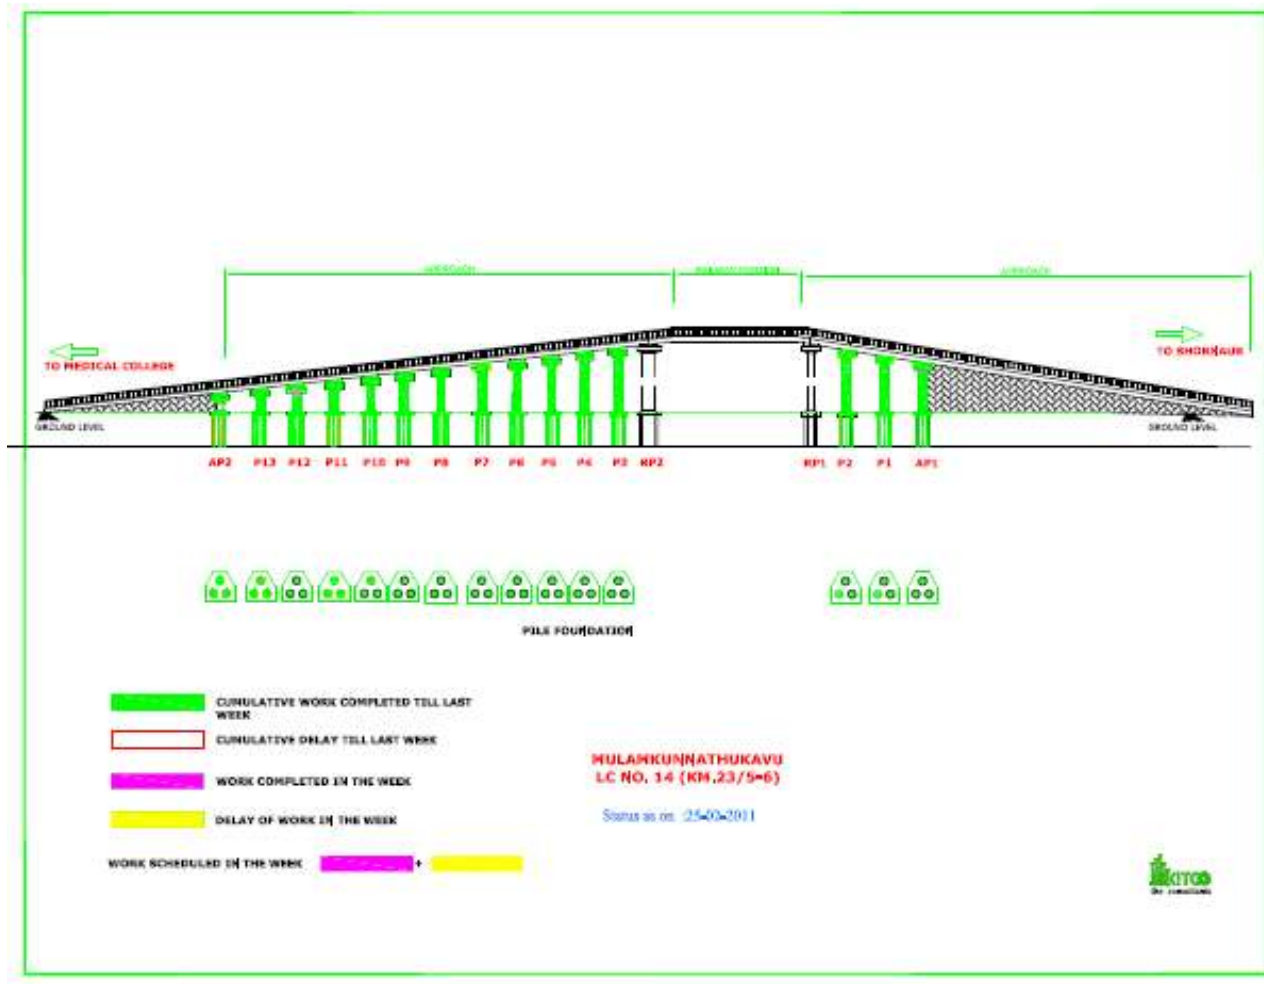

### Progress Graph

Site Engineer : Santhosh (9447384217)  
KITCO

Manager in charge :Radhakrishnan V (9447178783)  
RBDCK